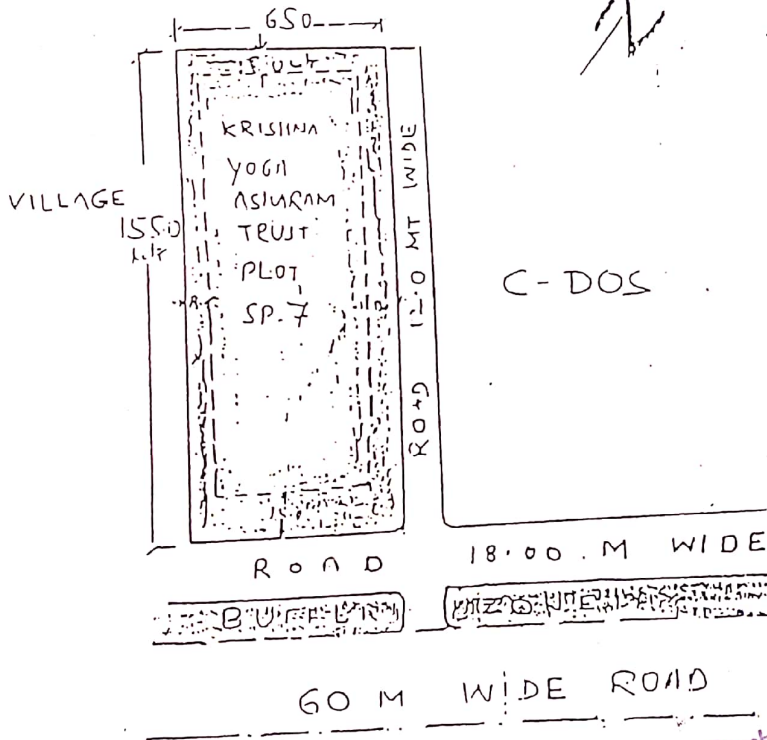

RIICO

C.I.P. Silapura, Jaipur.

SITE PLAN

(SCALE: 1:2000)

Plot No. SP-7 L.A. Silapura. JAIPUR
 Allottee M/S KRISHNA YOGI ASHARAM TRUST
 Area: 10,07.50 Sq. M.

PROPOSED LAND FOR C-DOS

For Cambridge Court College of Education.